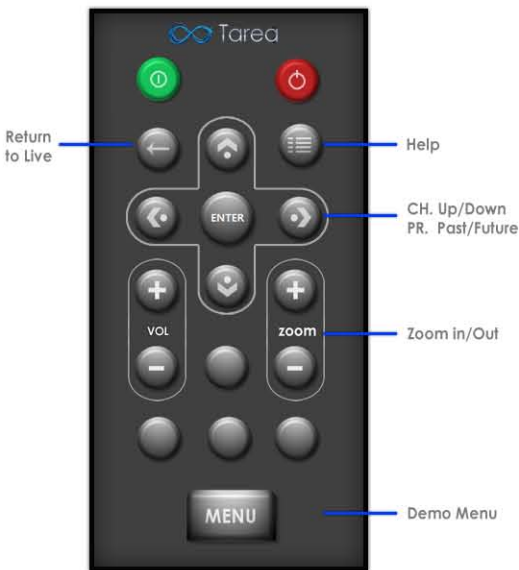

02 Tarae Prototype Description

[Fig2] Remote control

Go back to past

Want to know what shows you have been missed? Just press 'left' button. Then You can watch the previous show's VOD and DVR if you recorded it before.