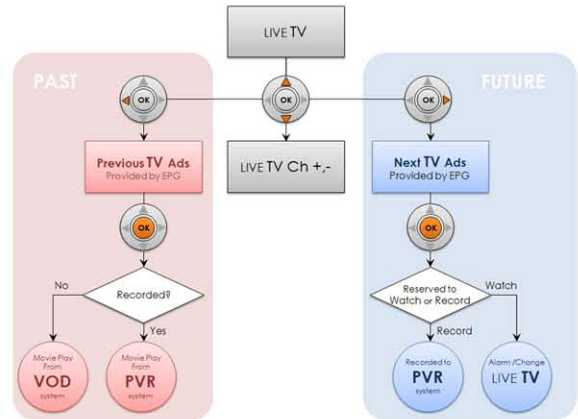

# 01 What is Tarae means 'bunch' in Korean Interface?

Television/Computer convergence is technologically complete, which makes the TV industry hard for non-technical people to understand. And the viewers are still satisfied with 'good old fashioned' linear video for TV.

To design an efficient way of massive video content browsing system, we have done background and user research. By analyzing the results, we extract key design concepts as below and finally we are able to propose 'Tarae' interface prototype which presents effective user experience on digital TV browsing system.

### Concept 1: Integrated viewing and browsing

- Integration of non linear video services and TV
- Combining EPG service and TV seamlessly
- Time ordered sorting

### Concept 2: Efficient and affordable browsing and navigation

- Card Deck metaphor for navigation
- TV base ZUI (zoomable user interface)

[Fig1] Tarae Interface Flow chart