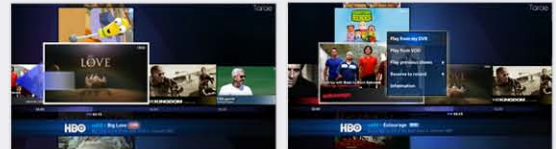

Want to know what shows you have been missed? Just press 'left' button. Then You can watch the previous show's VOD and DVR if you recorded it before.

[Fig3] Previous program