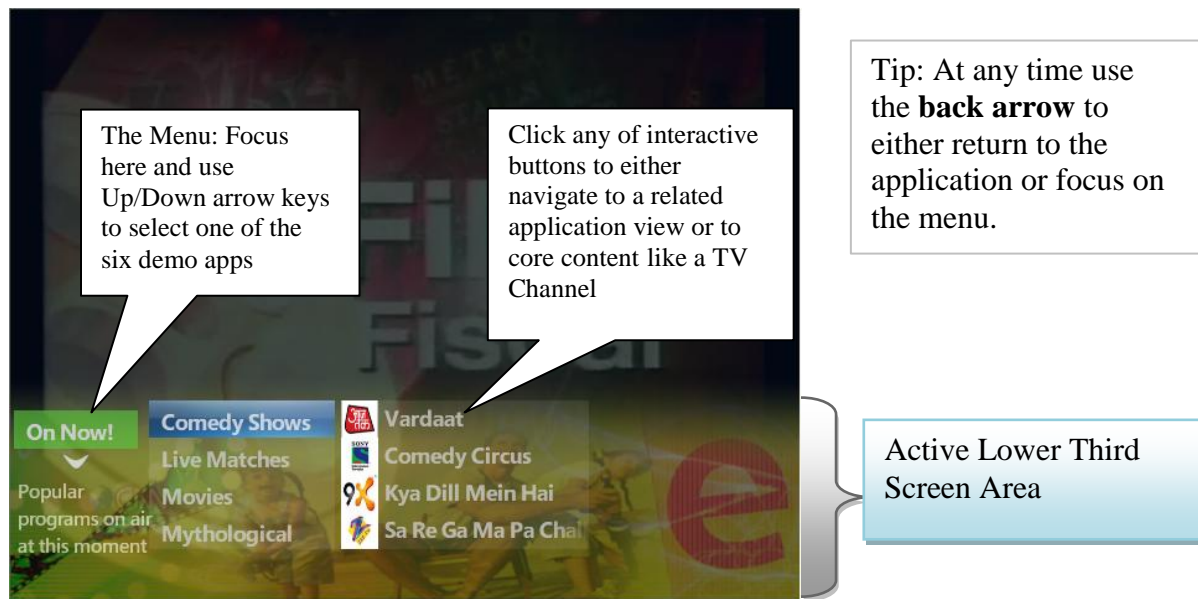

Reliance Communications

ACTIVE 'LOWER THIRD'

Connected Experience with your Content

While watching TV or VoD Programming users get a handy tool to discover related content, receive news updates, manage their account, set recording and reminders....All of this without leaving the main program since the application is visually weaved into the programming. The core experience of the IPTV service is retained, but it is enhanced with the benefits of web applications.

Applications (Access from Menu on top left)

- 1. EPG Match:** Recommend Programs based on the currently viewed program. Searches data from the next 3 days.
- 2. What's On:** Categorized listing of popular programs on the channel map being broadcast at this moment.
- 3. Last VoD:** Discover the movies of the stars in your last viewed VOD.
- 4. Offers:** Targeted VoD discount offers....just for you!
- 5. Cricket:** Live data overlay that can be extended to data feeds like sports/stock updates
- 6. Search:** Yahoo Directory Search for US zip codes